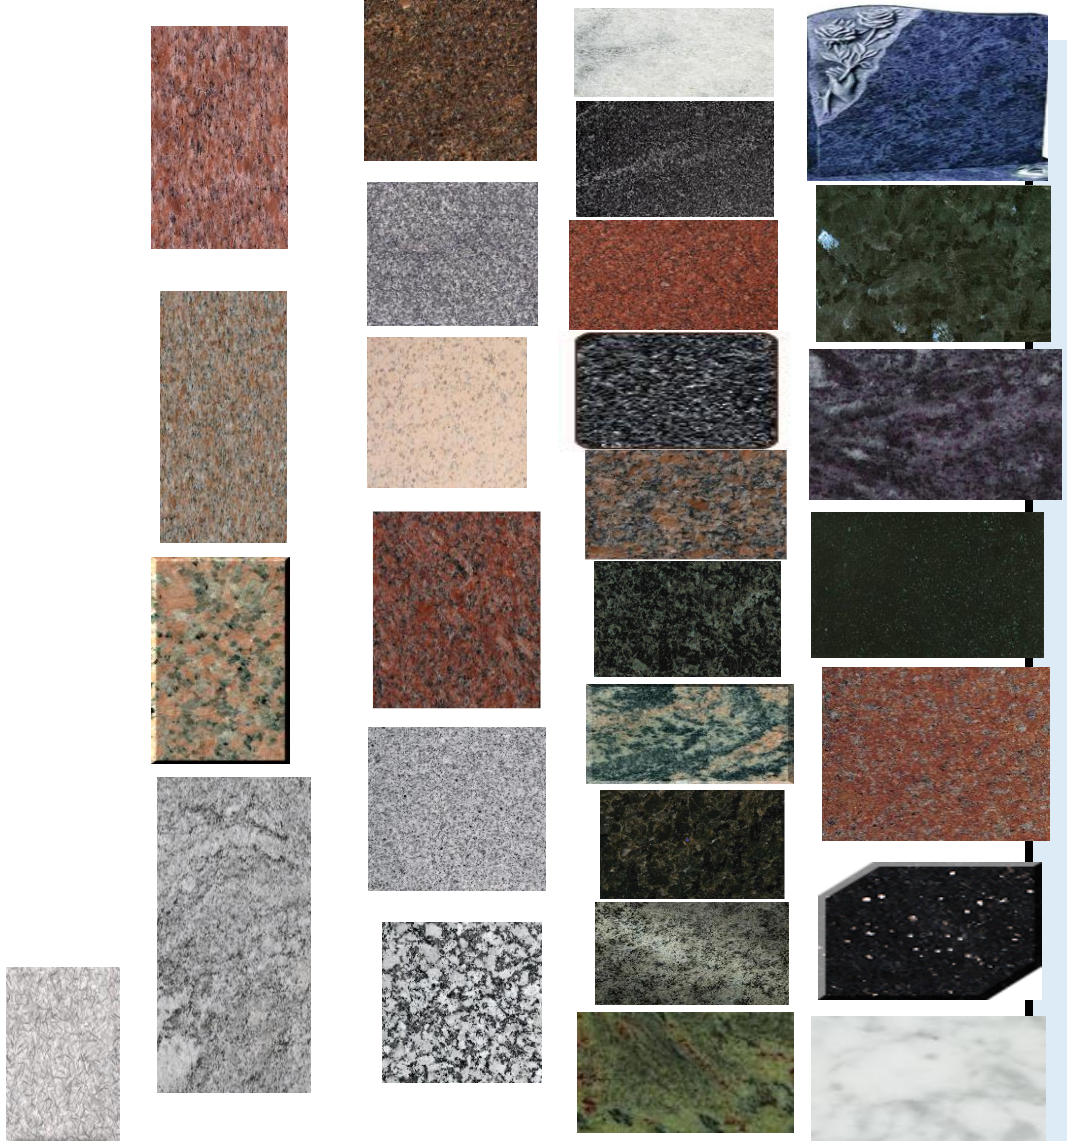

BRP= EDGE ROCK PITCHED

BS = BOTTOM SAWED

STLDCKD = STEEL CHECKED ---

--POL FT = POLISHED FLAT TOP

VERMONT *BARRE IS THE HARDEST GRANITE KNOWN*

----- **Standard size highlighted** -----

Prices includes setting @ Memorial Site, 10 mile radius of Navasota,Tx.
NOTE: Some cemeteries require extra setting fees, not included in this brochure

SIZE	FINISH	G E O R G I A	G R E Y	NORTH American PINK ----- MORNING ROSE ----- Sunset Texas Rose ----- SILVER CLOUD	NORTHERN MAHOGANY ---VERMONT BARRE ----- SALISBURY PINK ---- COLORADO RED ----- SIERRA ROCKVILLE WHITE	GEORGIA WHITE MARBLE, STARLIGHT MIST, INDIA RED, CELESTIAL BLACK, CANADIAN MAHOGANY, CANADIAN GREEN, PARADISO, Royal Emerald, TROPICAL GREEN	(Coral Blue +5%) Blue Pearl Bahama Blue Jet Black MOUNTAIN RED GALAXY BLACK, (Italian White Marble +35%)	
1-10 x 0-10 x 0-4	PFT PTL							