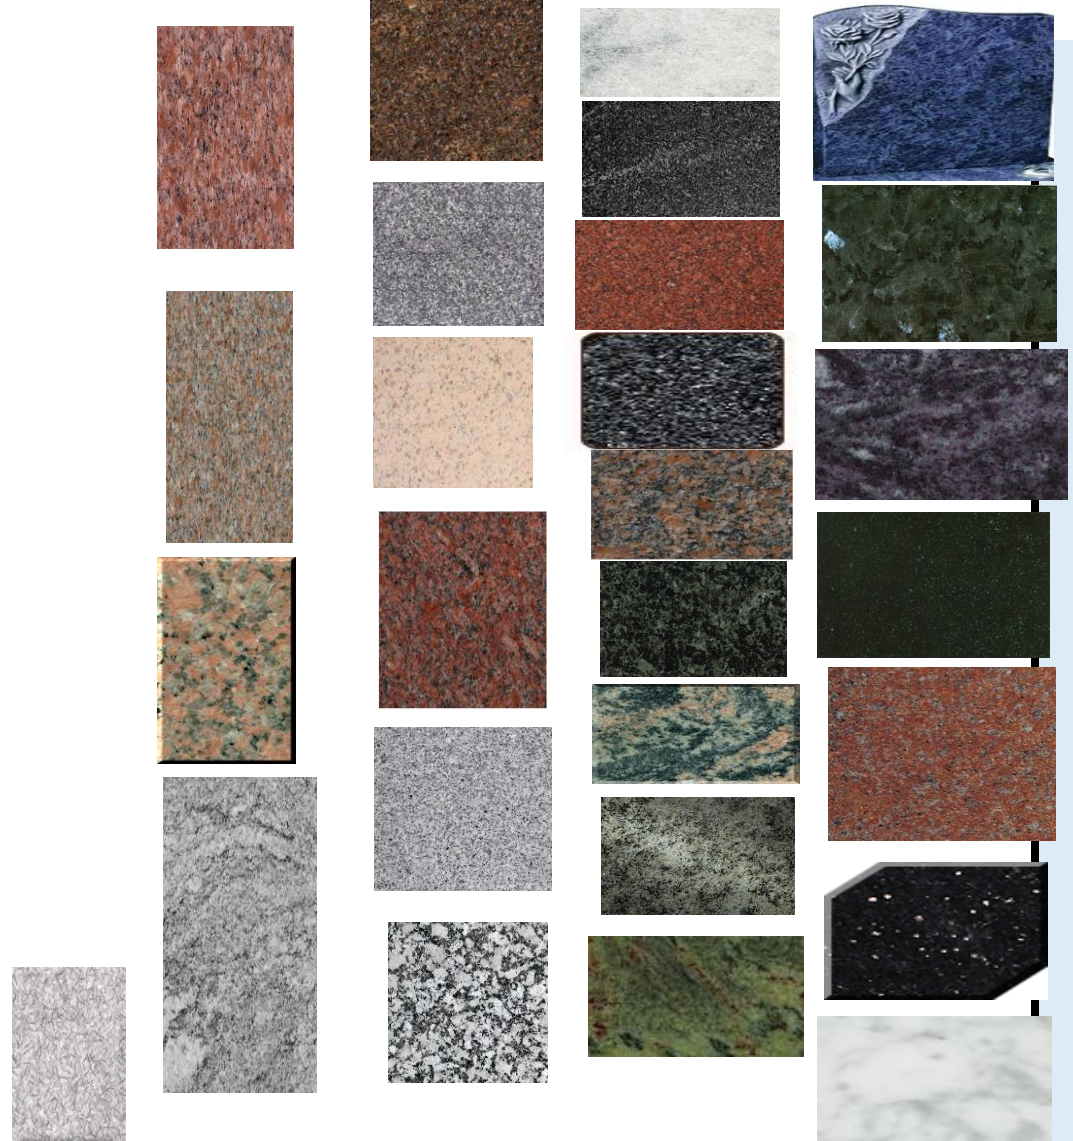

BRP= EDGE ROCK PITCHED

BS = BOTTOM SAWED

STLDCKD = STEEL CHECKED ---

--POL FT = POLISHED FLAT TOP

VERMONT *BARRE IS THE HARDEST GRANITE KNOWN*

----- **Standard size highlighted** -----

SIZE	FINISH	G E O R G I A	G R E Y	NORTH American PINK ----- MORNING ROSE ----- SUNSET ROSE ----- SILVER CLOUD	NORTHERN MAHOGANY ---VERMONT BARRE ----- SALISBURY PINK ---- COLORADO RED ----- SIERRA <i>OK</i> ROCKVILLE WHITE	GEORGIA WHITE MARBLE, STARLIGHT MIST, INDIA RED, CELESTIAL BLACK, CANADIAN MAHOGANY, CANADIAN GREEN, PARADISO, Royal Emerald , TROPICAL GREEN	(Coral Blue +5%) Blue Pearl Bahama Blue Jet Black MOUNTAIN RED GALAXY BLACK, (Italian White Marble +35%)	125

Add: *Prices shown are Flat Carved

\$32 for Round Vase Hole

\$2-\$4 for Extra lettering, such as epitaphs, memory phrases, etc.

\$121 For saw cuts

*Veterans -style Markers are priced in the White Marble column.