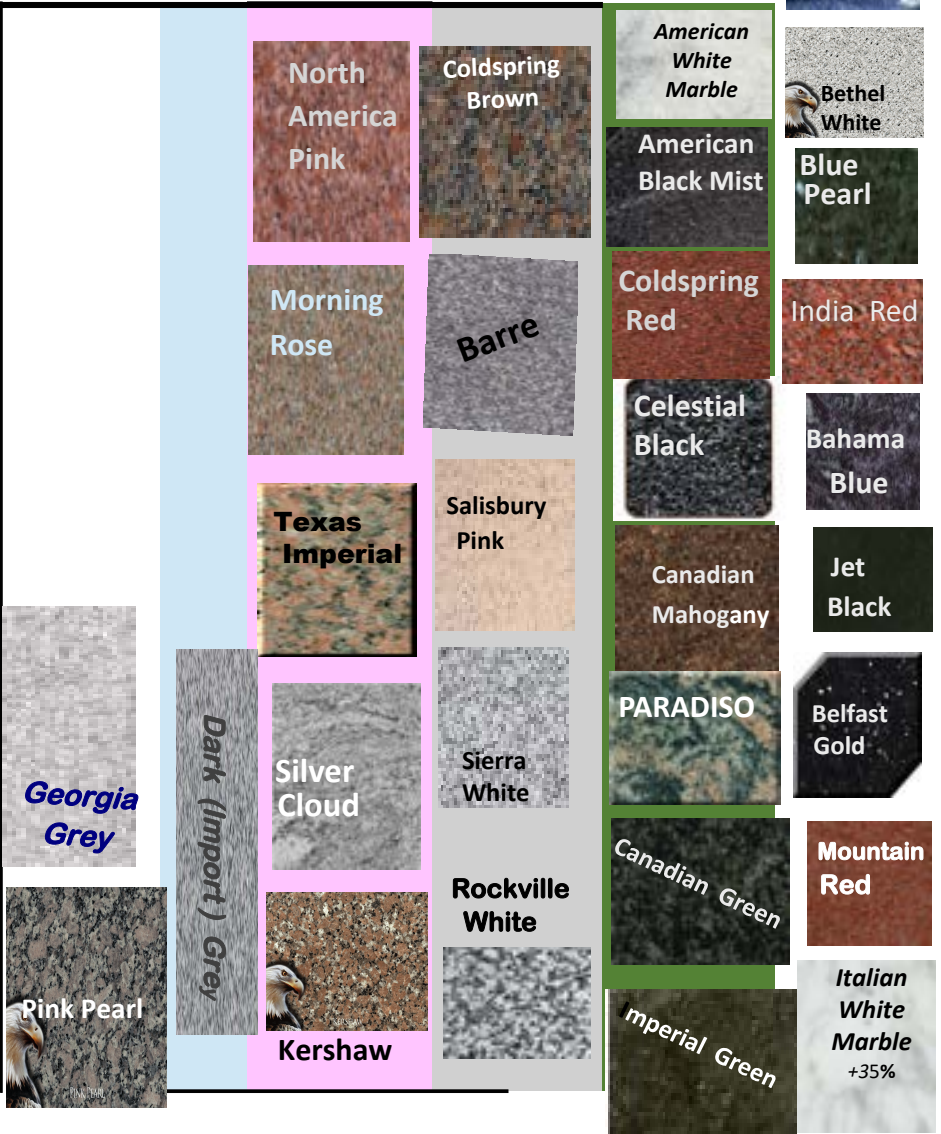

P1 = Polish 1 Surface
P2= Polish 2 Surfaces
P3= Polish 3 Surfaces
P5 = Polish All Surfaces
SERP = Serpentine
POL MGN= Polish Margin
BTM JTD= Bottom Jointed
BRP = Edge Rock Pitched
BS = Bottom Sawed
STLDCKD = Steel Checked
POL FT = Polish Flat TOP

**INCLUDES
PLACEMENT
(Labor) @ SITE !**

25 Mile radius
of Navasota, Tx.

The prices shown are for
Hickey Memorials .

Markers are priced as
shape carved.

Finishes are priced
as shown on brochure

***Barre Granite is the
hardest granite
known to man !***

NOTE: Some Cemeteries
observe certain requirements

Truck shipping
Surcharges not
included !