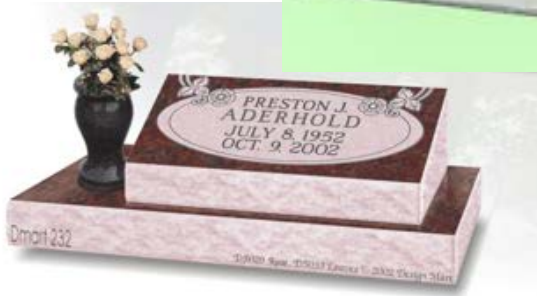

Coral Blue + 5%)

Bevel **Single Hickey**
Marker with Base
price

Georgia Grey	DARK GREY	North American Pink	Barre	North Amer. White Marble	Bethel White				
						Pink Pearl	Salisbury Pink	Dakota Mahogany	India Red
Texas Pink	Sierra White	Celestial Black	Bahama Blue						
				Silver Cloud	Rockville White	Paradiso	Blue Pearl		
Kershaw		Canadian Green	Jet Black						
						Tropical Green	Gold Belfast		
			Mountain Red						
							(Italian White Marble +35%)		

Marker	2-0	x	1-0	x	0-6
Base	3-0	x	1-6	x	0-6
Vase	0-5	x	0-5	x	0-9

Polished BEVEL TOP Balance Rock Pitch	1561	1659	1930	2370	2887	3581
Polish Flat Top, Balance Rock Pitch, Bottom Saw /	263	263	533	533	533	601
MARBLE VASE NOT INCLUDED						

White or Grey Marble $199.00

Urn -shape Granite Vase →